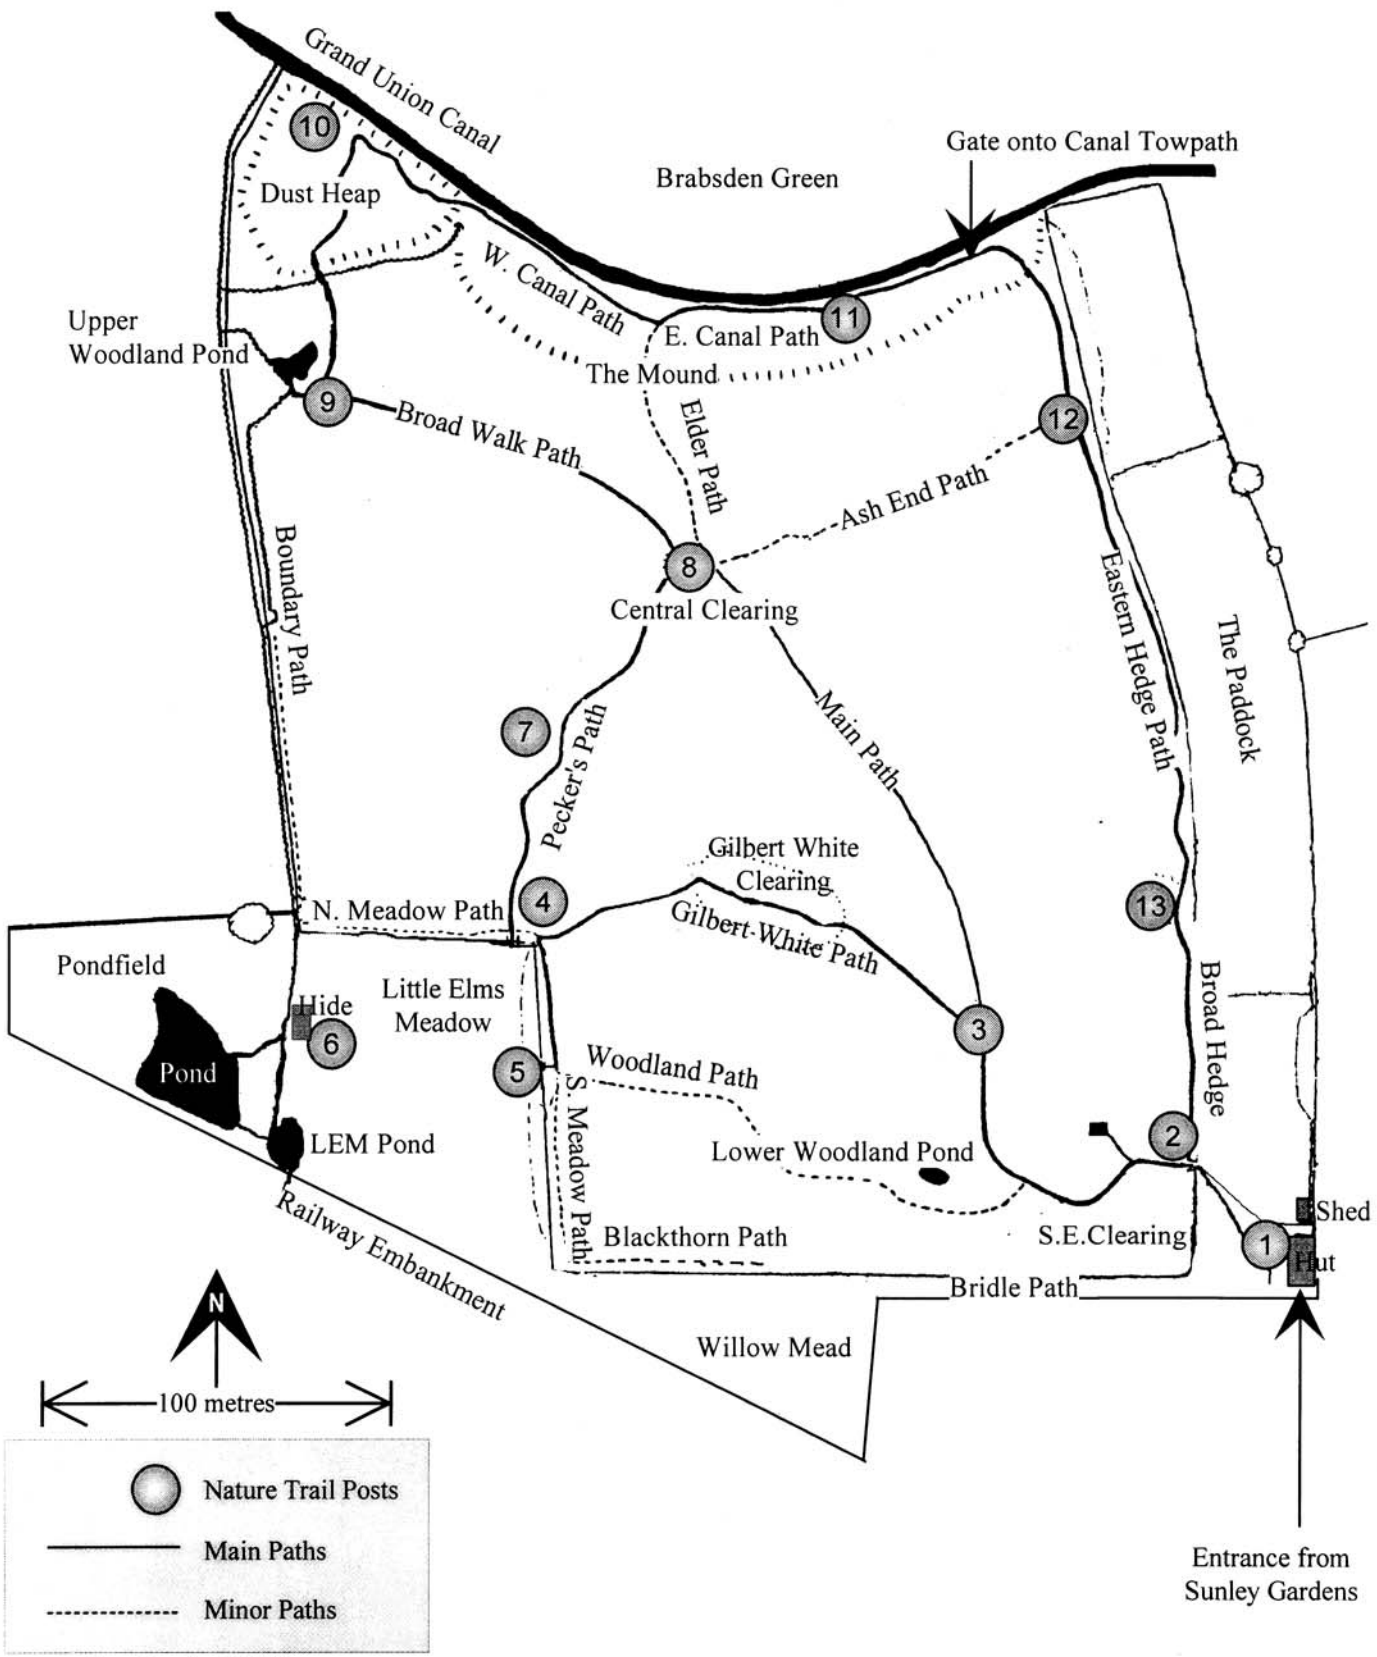

Perivale Wood Local Nature Reserve: The Gilbert White Memorial

Based on the 1973 Survey
 by Kevin Roberts and Peter Edwards
 Modified by Nic Ferriday 1996